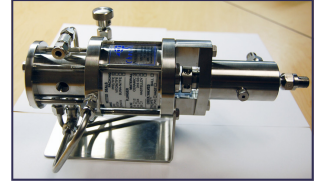

- Electric Chemical Injectors
- Gas/Pneumatic Driven Injectors
- Injector Parts
- Gauges
- Valves
- Repairs
- Repair Kits
- Equivalent to all Texsteam pumps
- 5100/5200 Series Exchange

- Glycol Pumps
- Regulators
- Valves
- Repairs
- Repair Kits
- **Ask about our Kimray Exchange Program**

- Progressive Cavity Pumps
- Spare Parts
- Repairs
- Fully interchangeable with Moyno[®], Tarby[®], Netzsch[®], Seepex[®] and other popular brands
- Stators, Rotors, Coupling Rods, Joint Kits etc.

REPLACEMENT PARTS AND FULL SERVICE ON ALL PUMP MAKES AND MODELS